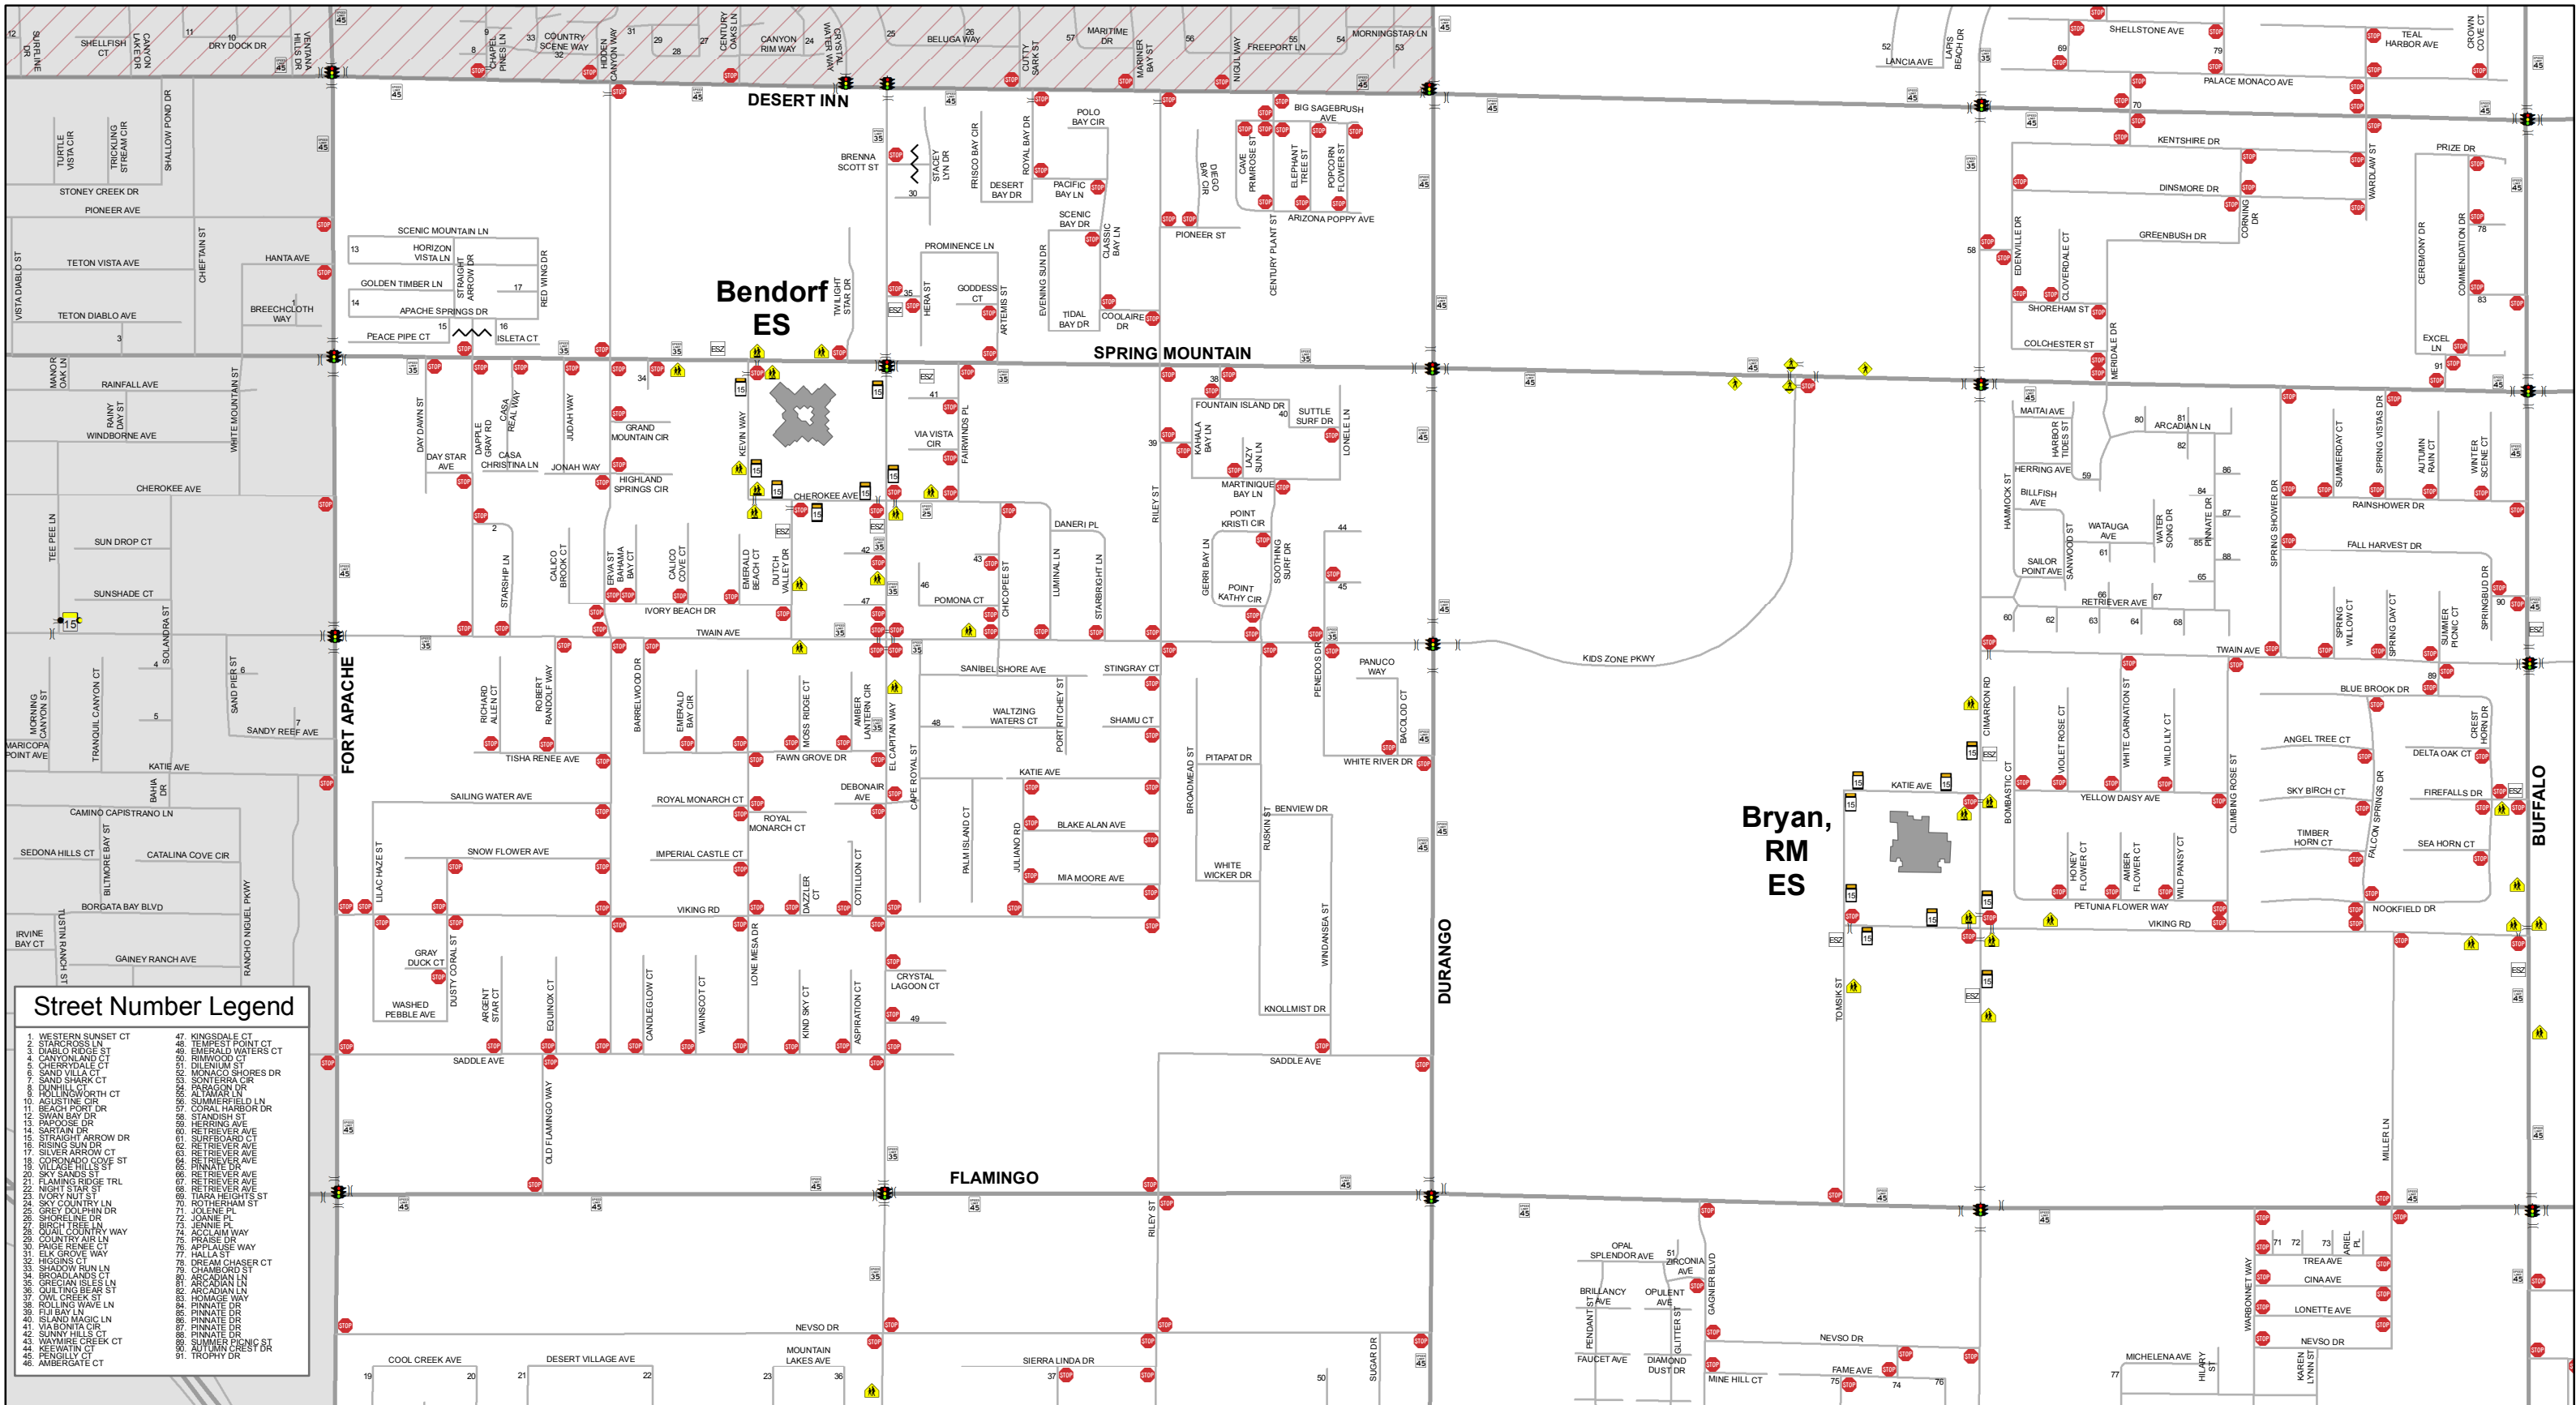

DISCLAIMER:

This map is provided to assist parents/guardians and students in the selection of a walking/bicycling route to and from school. The location of traffic control devices and roadway conditions will change, so parents/guardians must continually review the route with their child/children. This information is provided for information purposes only. Nothing herein is warranted by Clark County, and no liability is assumed by Clark County or the Clark County School District for the information provided, including but not limited to the accuracy of the data shown herein. Speed limits are 25 mph unless otherwise noted.

For more Information see <http://www.clarkcountynv.gov/depts/public_works/Pages/default.aspx>

Clifford Lawrence Middle School

North Half - Map 1 of 2

Bell Times
8:00 AM - 2:11 PM

Legend

- Clark County
- Boulder City
- City of Henderson
- City of Las Vegas
- City of Mesquite
- City of North Las Vegas

2014-2015